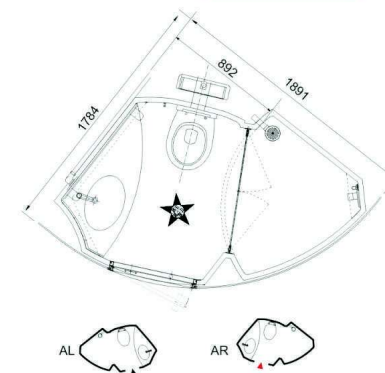

BUL1020AL-SD

Dimensions	Internal	External
Width	1000mm	1150mm
Length	2000mm	2150mm
Height	2160mm	2360mm
Available area	2.0m ²	
Weight	≤250kg	
Shipping Info.	40'HC-Flat Pack/40 sets, Assembled/10 sets	

BUL1014BR-SC

Dimensions	Internal	External
Width	1000mm	1150mm
Length	1400mm	1550mm
Height	2020mm	2220mm
Available area	1.40m ²	
Weight	≤200kg	
Shipping Info.	40'HC-Flat Pack/50 sets, Assembled/14 sets	

BUL1718AR-TC

Dimensions	Internal	External
Width	1700mm	1800mm
Length	1800mm	1950mm
Height	2150mm	2350mm
Available area	3.06m ²	
Weight	≤220kg	
Shipping Info.	40'HC-Flat Pack/20sets, Assembled/6 sets	

BUL0909AL

Dimensions	Internal	External
Width	900mm	950mm
Length	900mm	950mm
Height	2000mm	2070mm
Available area	0.81m ²	
Weight	≤120kg	