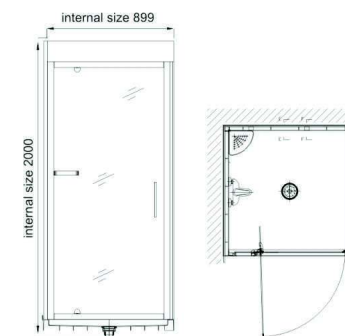

BUL1020AL-SD

Dimensions	Internal	External
Width	1000mm	1150mm
Length	2000mm	2150mm
Height	2160mm	2360mm
Available area	2.0m ²	
Weight	≤250kg	
Shipping Info.	40'HC-Flat Pack/40 sets, Assembled/10 sets	

BUL1014BR-SC

Dimensions	Internal	External
Width	1000mm	1150mm
Length	1400mm	1550mm
Height	2020mm	2220mm
Available area	1.40m ²	
Weight	≤200kg	
Shipping Info.	40'HC-Flat Pack/50 sets, Assembled/14 sets	

BUL1718AR-TC

Dimensions	Internal	External
Width	1700mm	1800mm
Length	1800mm	1950mm
Height	2150mm	2350mm
Available area	3.06m ²	
Weight	≤220kg	
Shipping Info.	40'HC-Flat Pack/20sets, Assembled/6 sets	

BUL0909AL

Dimensions	Internal	External
Width	900mm	950mm
Length	900mm	950mm
Height	2000mm	2070mm
Available area	0.81m ²	
Weight	≤120kg	