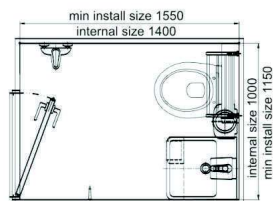

BUL1020AL-SD

Dimensions	Internal	External
Width	1000mm	1150mm
Length	2000mm	2150mm
Height	2160mm	2360mm
Available area	2.0m ²	
Weight	≤250kg	
Shipping Info.	40'HC-Flat Pack/40 sets, Assembled/10 sets	

BUL1014BR-SC

Dimensions	Internal	External
Width	1000mm	1150mm
Length	1400mm	1550mm
Height	2020mm	2220mm
Available area	1.40m ²	
Weight	≤200kg	
Shipping Info.	40'HC-Flat Pack/50 sets, Assembled/14 sets	

BUL1718AR-TC

Dimensions	Internal	External
Width	1700mm	1800mm
Length	1800mm	1950mm
Height	2150mm	2350mm
Available area	3.06m ²	
Weight	≤220kg	
Shipping Info.	40'HC-Flat Pack/20sets, Assembled/6 sets	

BUL0909AL

Dimensions	Internal	External
Width	900mm	950mm
Length	900mm	950mm
Height	2000mm	2070mm
Available area	0.81m ²	
Weight	≤120kg	