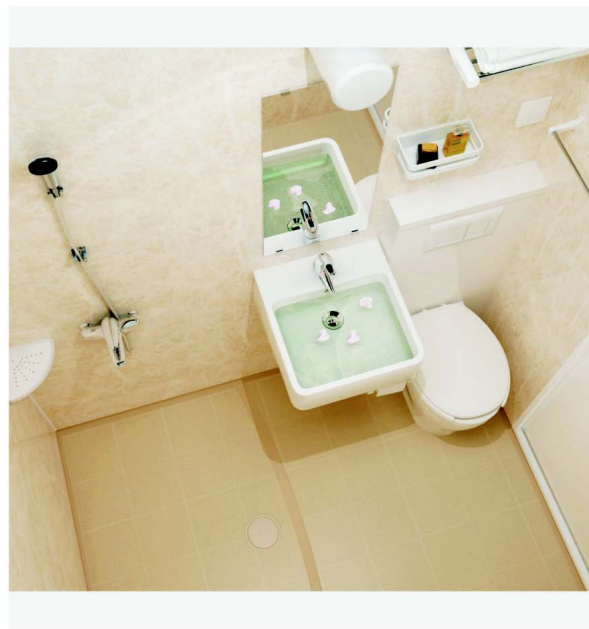

BUL1416BL-SD

Dimensions	Internal	External
Width	1350mm	1500mm
Length	1600mm	1750mm
Height	2100mm	2300mm
Available area	2.24m ²	
Weight	≤220kg	
Shipping Info.	40'HC-Flat Pack/35 sets, Assembled/7 sets	

BUL1316BR-TC

Dimensions	Internal	External
Width	1310mm	1460mm
Length	1610mm	1760mm
Height	2120mm	2320mm
Available area	2.08m ²	
Weight	≤250kg	
Shipping Info.	40'HC-Flat Pack/22 sets, Assembled/7 sets	

BUL1217BL-SC

Dimensions	Internal	External
Width	1200mm	1350mm
Length	1700mm	1850mm
Height	2160mm	2360mm
Available area	2.04m ²	
Weight	≤250kg	
Shipping Info.	40'HC-Flat Pack/40 sets, Assembled/8 sets	

BUL1116AL-SD

Dimensions	Internal	External
Width	1100mm	1250mm
Length	1600mm	1750mm
Height	2020mm	2220mm
Available area	1.76m ²	
Weight	≤220kg	
Shipping Info.	40'HC-Flat Pack/45 sets, Assembled/12 sets	