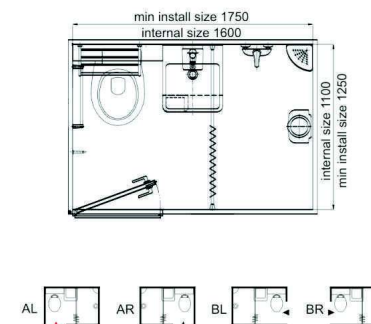

BUL1416BL-SD

Dimensions	Internal	External
Width	1350mm	1500mm
Length	1600mm	1750mm
Height	2100mm	2300mm
Available area	2.24m ²	
Weight	≤220kg	
Shipping Info.	40'HC-Flat Pack/35 sets, Assembled/7 sets	

BUL1316BR-TC

Dimensions	Internal	External
Width	1310mm	1460mm
Length	1610mm	1760mm
Height	2120mm	2320mm
Available area	2.08m ²	
Weight	≤250kg	
Shipping Info.	40'HC-Flat Pack/22 sets, Assembled/7 sets	

BUL1217BL-SC

Dimensions	Internal	External
Width	1200mm	1350mm
Length	1700mm	1850mm
Height	2160mm	2360mm
Available area	2.04m ²	
Weight	≤250kg	
Shipping Info.	40'HC-Flat Pack/40 sets, Assembled/8 sets	

BUL1116AL-SD

Dimensions	Internal	External
Width	1100mm	1250mm
Length	1600mm	1750mm
Height	2020mm	2220mm
Available area	1.76m ²	
Weight	≤220kg	
Shipping Info.	40'HC-Flat Pack/45 sets, Assembled/12 sets	