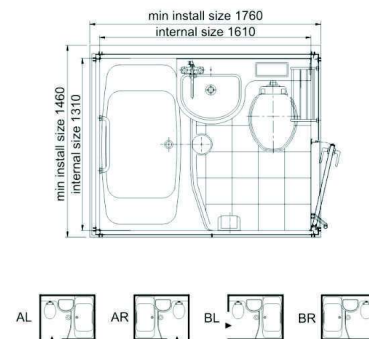

BUL1416BL-SD

Dimensions	Internal	External
Width	1350mm	1500mm
Length	1600mm	1750mm
Height	2100mm	2300mm
Available area	2.24m ²	
Weight	≤220kg	
Shipping Info.	40'HC-Flat Pack/35 sets, Assembled/7 sets	

BUL1316BR-TC

Dimensions	Internal	External
Width	1310mm	1460mm
Length	1610mm	1760mm
Height	2120mm	2320mm
Available area	2.08m ²	
Weight	≤250kg	
Shipping Info.	40'HC-Flat Pack/22 sets, Assembled/7 sets	

BUL1217BL-SC

Dimensions	Internal	External
Width	1200mm	1350mm
Length	1700mm	1850mm
Height	2160mm	2360mm
Available area	2.04m ²	
Weight	≤250kg	
Shipping Info.	40'HC-Flat Pack/40 sets, Assembled/8 sets	

BUL1116AL-SD

Dimensions	Internal	External
Width	1100mm	1250mm
Length	1600mm	1750mm
Height	2020mm	2220mm
Available area	1.76m ²	
Weight	≤220kg	
Shipping Info.	40'HC-Flat Pack/45 sets, Assembled/12 sets	