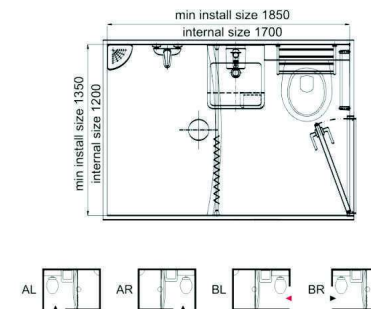

BUL1416BL-SD

Dimensions	Internal	External
Width	1350mm	1500mm
Length	1600mm	1750mm
Height	2100mm	2300mm
Available area	2.24m ²	
Weight	≤220kg	
Shipping Info.	40'HC-Flat Pack/35 sets, Assembled/7 sets	

BUL1316BR-TC

Dimensions	Internal	External
Width	1310mm	1460mm
Length	1610mm	1760mm
Height	2120mm	2320mm
Available area	2.08m ²	
Weight	≤250kg	
Shipping Info.	40'HC-Flat Pack/22 sets, Assembled/7 sets	

BUL1217BL-SC

Dimensions	Internal	External
Width	1200mm	1350mm
Length	1700mm	1850mm
Height	2160mm	2360mm
Available area	2.04m ²	
Weight	≤250kg	
Shipping Info.	40'HC-Flat Pack/40 sets, Assembled/8 sets	

BUL1116AL-SD

Dimensions	Internal	External
Width	1100mm	1250mm
Length	1600mm	1750mm
Height	2020mm	2220mm
Available area	1.76m ²	
Weight	≤220kg	
Shipping Info.	40'HC-Flat Pack/45 sets, Assembled/12 sets	