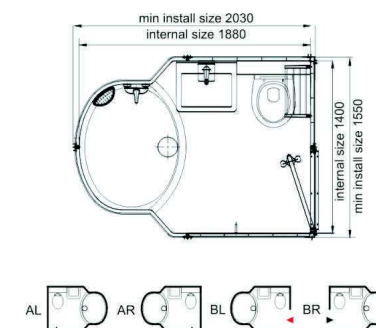

**BUL1618AL-SD**

Dimensions	Internal	External
Width	1600mm	1750mm
Length	1800mm	1950mm
Height	2160mm	2360mm
Available area	2.88m <sup>2</sup>	
Weight	≤270kg	
Shipping Info.	40'HC-Flat Pack/30 sets, Assembled/6 sets	

**BUL1616AL-SD**

Dimensions	Internal	External
Width	1600mm	1750mm
Length	1600mm	1750mm
Height	2160mm	2360mm
Available area	2.56m <sup>2</sup>	
Weight	≤230kg	
Shipping Info.	40'HC-Flat Pack/35 sets, Assembled/7 sets	

**BUL1420BR-SC**

Dimensions	Internal	External
Width	1400mm	1550mm
Length	2000mm	2150mm
Height	2180mm	2380mm
Available area	2.8m <sup>2</sup>	
Weight	≤230kg	
Shipping Info.	40'HC-Flat Pack/35 sets, Assembled/7 sets	

**BUL1419BL-SC**

Dimensions	Internal	External
Width	1400mm	1550mm
Length	1880mm	2030mm
Height	2120mm	2320mm
Available area	2.66m <sup>2</sup>	
Weight	≤230kg	
Shipping Info.	40'HC-Flat Pack/35 sets, Assembled/7 sets	