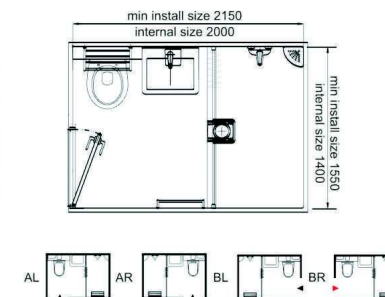

**BUL1618AL-SD**

Dimensions	Internal	External
Width	1600mm	1750mm
Length	1800mm	1950mm
Height	2160mm	2360mm
Available area	2.88m <sup>2</sup>	
Weight	≤270kg	
Shipping Info.	40'HC-Flat Pack/30 sets, Assembled/6 sets	

**BUL1616AL-SD**

Dimensions	Internal	External
Width	1600mm	1750mm
Length	1600mm	1750mm
Height	2160mm	2360mm
Available area	2.56m <sup>2</sup>	
Weight	≤230kg	
Shipping Info.	40'HC-Flat Pack/35 sets, Assembled/7 sets	

**BUL1420BR-SC**

Dimensions	Internal	External
Width	1400mm	1550mm
Length	2000mm	2150mm
Height	2180mm	2380mm
Available area	2.8m <sup>2</sup>	
Weight	≤230kg	
Shipping Info.	40'HC-Flat Pack/35 sets, Assembled/7 sets	

**BUL1419BL-SC**

Dimensions	Internal	External
Width	1400mm	1550mm
Length	1880mm	2030mm
Height	2120mm	2320mm
Available area	2.66m <sup>2</sup>	
Weight	≤230kg	
Shipping Info.	40'HC-Flat Pack/35 sets, Assembled/7 sets	