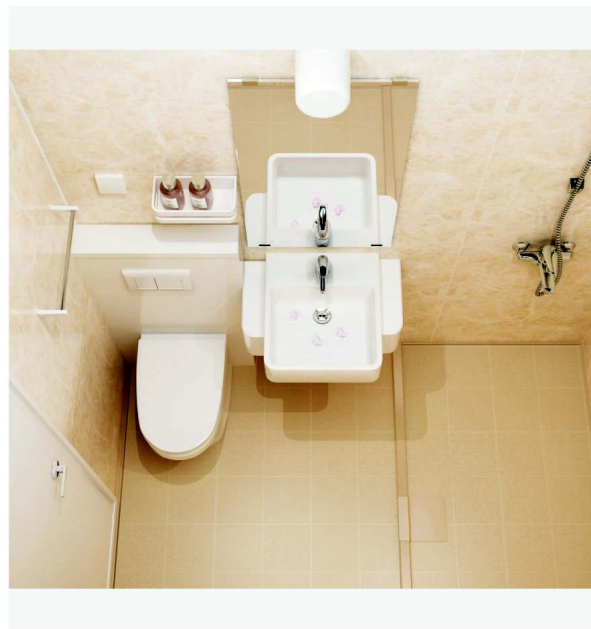

**BUL1618AL-SD**

Dimensions	Internal	External
Width	1600mm	1750mm
Length	1800mm	1950mm
Height	2160mm	2360mm
Available area	2.88m <sup>2</sup>	
Weight	≤270kg	
Shipping Info.	40'HC-Flat Pack/30 sets, Assembled/6 sets	

**BUL1616AL-SD**

Dimensions	Internal	External
Width	1600mm	1750mm
Length	1600mm	1750mm
Height	2160mm	2360mm
Available area	2.56m <sup>2</sup>	
Weight	≤230kg	
Shipping Info.	40'HC-Flat Pack/35 sets, Assembled/7 sets	

**BUL1420BR-SC**

Dimensions	Internal	External
Width	1400mm	1550mm
Length	2000mm	2150mm
Height	2180mm	2380mm
Available area	2.8m <sup>2</sup>	
Weight	≤230kg	
Shipping Info.	40'HC-Flat Pack/35 sets, Assembled/7 sets	

**BUL1419BL-SC**

Dimensions	Internal	External
Width	1400mm	1550mm
Length	1880mm	2030mm
Height	2120mm	2320mm
Available area	2.66m <sup>2</sup>	
Weight	≤230kg	
Shipping Info.	40'HC-Flat Pack/35 sets, Assembled/7 sets	