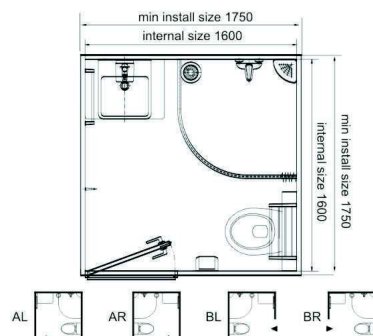

**BUL1618AL-SD**

Dimensions	Internal	External
Width	1600mm	1750mm
Length	1800mm	1950mm
Height	2160mm	2360mm
Available area	2.88m <sup>2</sup>	
Weight	≤270kg	
Shipping Info.	40'HC-Flat Pack/30 sets, Assembled/6 sets	

**BUL1616AL-SD**

Dimensions	Internal	External
Width	1600mm	1750mm
Length	1600mm	1750mm
Height	2160mm	2360mm
Available area	2.56m <sup>2</sup>	
Weight	≤230kg	
Shipping Info.	40'HC-Flat Pack/35 sets, Assembled/7 sets	

**BUL1420BR-SC**

Dimensions	Internal	External
Width	1400mm	1550mm
Length	2000mm	2150mm
Height	2180mm	2380mm
Available area	2.8m <sup>2</sup>	
Weight	≤230kg	
Shipping Info.	40'HC-Flat Pack/35 sets, Assembled/7 sets	

**BUL1419BL-SC**

Dimensions	Internal	External
Width	1400mm	1550mm
Length	1880mm	2030mm
Height	2120mm	2320mm
Available area	2.66m <sup>2</sup>	
Weight	≤230kg	
Shipping Info.	40'HC-Flat Pack/35 sets, Assembled/7 sets	