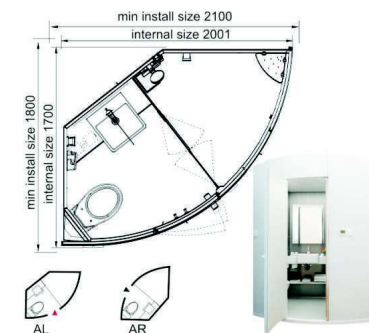

Simple  
&  
Decent

PRODUCTS

**BUL1720AL**

Dimensions	Internal	External
Width	1700mm	1800mm
Length	2001mm	2100mm
Height	2150mm	2650mm
Available area	3.40m <sup>2</sup>	
Weight	≤450kg	
Shipping Info.	40'HC-Flat Pack/15 sets, Assembled/6 sets	

**BUL1215AR**

Dimensions	Internal	External
Width	1200mm	1272mm
Length	1583mm	1652mm
Height	2150mm	2650mm
Available area	1.8m <sup>2</sup>	
Weight	≤350kg	
Shipping Info.	40'HC-Flat Pack/20 sets, Assembled/8 sets	