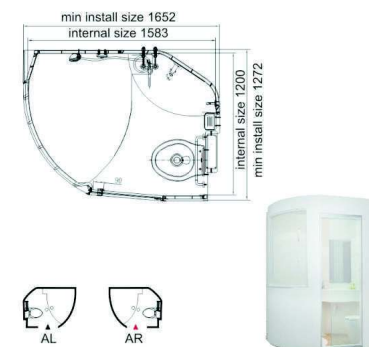

Simple  
&  
Decent

PRODUCTS

**BUL1720AL**

Dimensions	Internal	External
Width	1700mm	1800mm
Length	2001mm	2100mm
Height	2150mm	2650mm
Available area	3.40m <sup>2</sup>	
Weight	≤450kg	
Shipping Info.	40'HC-Flat Pack/15 sets, Assembled/6 sets	

**BUL1215AR**

Dimensions	Internal	External
Width	1200mm	1272mm
Length	1583mm	1652mm
Height	2150mm	2650mm
Available area	1.8m <sup>2</sup>	
Weight	≤350kg	
Shipping Info.	40'HC-Flat Pack/20 sets, Assembled/8 sets	