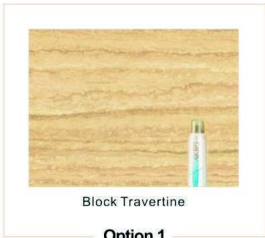

Color options

Standard model

More options

- Panel color is for above options.
- Panel height for JUZY series is 2.3m.
- Panels for JUZY series not exchangeable with LUZY series.

Floor Colors

Accessories options