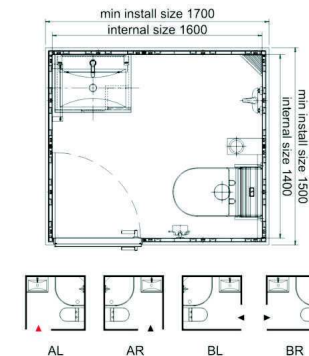

**BUJ1616BL-SD**

Dimensions	Internal	External
Width	1600mm	1700mm
Length	1600mm	1700mm
Height	2400mm	2600mm
Available area	2.56m <sup>2</sup>	
Weight	≤290kg	
Shipping Info.	40'HC-Flat Pack/35 sets, Assembled/7 sets	

**BUJ1416AL-SD**

Dimensions	Internal	External
Width	1400mm	1500mm
Length	1600mm	1700mm
Height	2400mm	2600mm
Available area	2.24m <sup>2</sup>	
Weight	≤270kg	
Shipping Info.	40'HC-Flat Pack/35 sets, Assembled/7 sets	

**BUJ1420BL-SC**

Dimensions	Internal	External
Width	1400mm	1500mm
Length	2000mm	2100mm
Height	2400mm	2600mm
Available area	2.80m <sup>2</sup>	
Weight	≤320kg	
Shipping Info.	40'HC-Flat Pack/35 sets, Assembled/7 sets	

**BUJ1326AL-SC**

Dimensions	Internal	External
Width	1300mm	1400mm
Length	2600mm	2700mm
Height	2400mm	2600mm
Available area	3.38m <sup>2</sup>	
Weight	≤350kg	
Shipping Info.	40'HC-Flat Pack/25 sets, Assembled/4 sets	