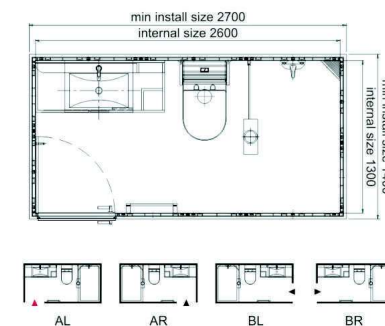

**BUJ1616BL-SD**

Dimensions	Internal	External
Width	1600mm	1700mm
Length	1600mm	1700mm
Height	2400mm	2600mm
Available area	2.56m <sup>2</sup>	
Weight	≤290kg	
Shipping Info.	40'HC-Flat Pack/35 sets, Assembled/7 sets	

**BUJ1416AL-SD**

Dimensions	Internal	External
Width	1400mm	1500mm
Length	1600mm	1700mm
Height	2400mm	2600mm
Available area	2.24m <sup>2</sup>	
Weight	≤270kg	
Shipping Info.	40'HC-Flat Pack/35 sets, Assembled/7 sets	

**BUJ1420BL-SC**

Dimensions	Internal	External
Width	1400mm	1500mm
Length	2000mm	2100mm
Height	2400mm	2600mm
Available area	2.80m <sup>2</sup>	
Weight	≤320kg	
Shipping Info.	40'HC-Flat Pack/35 sets, Assembled/7 sets	

**BUJ1326AL-SC**

Dimensions	Internal	External
Width	1300mm	1400mm
Length	2600mm	2700mm
Height	2400mm	2600mm
Available area	3.38m <sup>2</sup>	
Weight	≤350kg	
Shipping Info.	40'HC-Flat Pack/25 sets, Assembled/4 sets	