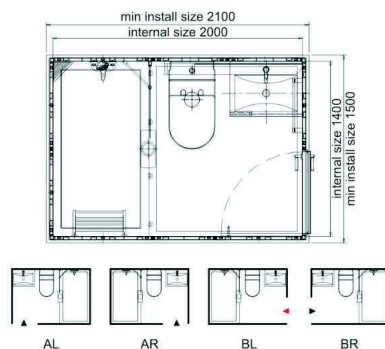

**BUJ1616BL-SD**

Dimensions	Internal	External
Width	1600mm	1700mm
Length	1600mm	1700mm
Height	2400mm	2600mm
Available area	2.56m <sup>2</sup>	
Weight	≤290kg	
Shipping Info.	40'HC-Flat Pack/35 sets, Assembled/7 sets	

**BUJ1416AL-SD**

Dimensions	Internal	External
Width	1400mm	1500mm
Length	1600mm	1700mm
Height	2400mm	2600mm
Available area	2.24m <sup>2</sup>	
Weight	≤270kg	
Shipping Info.	40'HC-Flat Pack/35 sets, Assembled/7 sets	

**BUJ1420BL-SC**

Dimensions	Internal	External
Width	1400mm	1500mm
Length	2000mm	2100mm
Height	2400mm	2600mm
Available area	2.80m <sup>2</sup>	
Weight	≤320kg	
Shipping Info.	40'HC-Flat Pack/35 sets, Assembled/7 sets	

**BUJ1326AL-SC**

Dimensions	Internal	External
Width	1300mm	1400mm
Length	2600mm	2700mm
Height	2400mm	2600mm
Available area	3.38m <sup>2</sup>	
Weight	≤350kg	
Shipping Info.	40'HC-Flat Pack/25 sets, Assembled/4 sets	