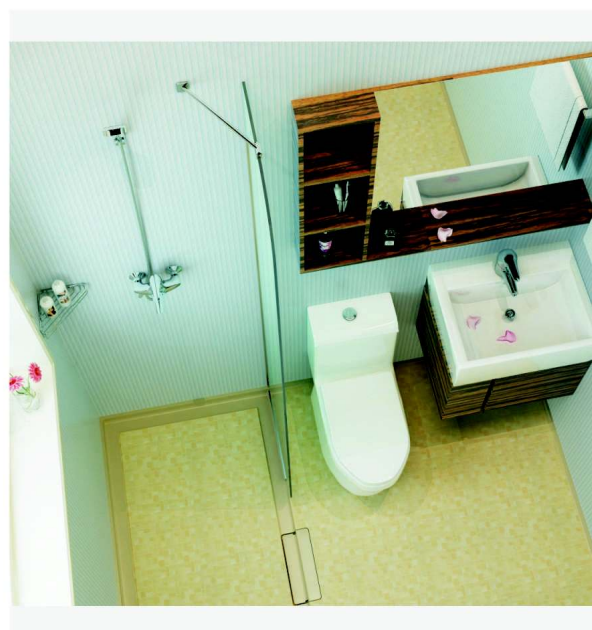

BUJ1820BL-SC

Dimensions	Internal	External
Width	1800mm	1900mm
Length	2000mm	2100mm
Height	2400mm	2600mm
Available area	3.60m ²	
Weight	≤370kg	
Shipping Info.	40'HC-Flat Pack/25 sets, Assembled/6 sets	

BUJ1622BR-SC

Dimensions	Internal	External
Width	1600mm	1700mm
Length	2200mm	2300mm
Height	2400mm	2600mm
Available area	3.52m ²	
Weight	≤360kg	
Shipping Info.	40'HC-Flat Pack/26 sets, Assembled/6 sets	

BUJ1624AR-SC

Dimensions	Internal	External
Width	1600mm	1700mm
Length	2400mm	2500mm
Height	2400mm	2600mm
Available area	3.84m ²	
Weight	≤380kg	
Shipping Info.	40'HC-Flat Pack/25 sets, Assembled/4 sets	

BUJ1620AR-SC

Dimensions	Internal	External
Width	1600mm	1700mm
Length	2000mm	2100mm
Height	2400mm	2600mm
Available area	3.20m ²	
Weight	≤340kg	
Shipping Info.	40'HC-Flat Pack/30 sets, Assembled/6 sets	