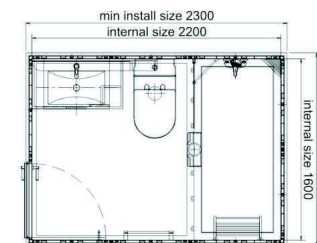

BUJ1820BL-SC

Dimensions	Internal	External
Width	1800mm	1900mm
Length	2000mm	2100mm
Height	2400mm	2600mm
Available area	3.60m ²	
Weight	≤370kg	
Shipping Info.	40'HC-Flat Pack/25 sets, Assembled/6 sets	

BUJ1622BR-SC

Dimensions	Internal	External
Width	1600mm	1700mm
Length	2200mm	2300mm
Height	2400mm	2600mm
Available area	3.52m ²	
Weight	≤360kg	
Shipping Info.	40'HC-Flat Pack/26 sets, Assembled/6 sets	

BUJ1624AR-SC

Dimensions	Internal	External
Width	1600mm	1700mm
Length	2400mm	2500mm
Height	2400mm	2600mm
Available area	3.84m ²	
Weight	≤380kg	
Shipping Info.	40'HC-Flat Pack/25 sets, Assembled/4 sets	

BUJ1620AR-SC

Dimensions	Internal	External
Width	1600mm	1700mm
Length	2000mm	2100mm
Height	2400mm	2600mm
Available area	3.20m ²	
Weight	≤340kg	
Shipping Info.	40'HC-Flat Pack/30 sets, Assembled/6 sets	