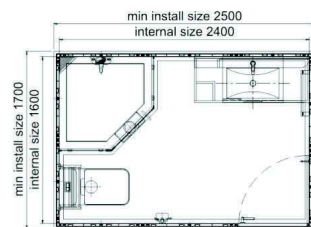

BUJ1820BL-SC

Dimensions	Internal	External
Width	1800mm	1900mm
Length	2000mm	2100mm
Height	2400mm	2600mm
Available area	3.60m ²	
Weight	≤370kg	
Shipping Info.	40'HC-Flat Pack/25 sets, Assembled/6 sets	

BUJ1622BR-SC

Dimensions	Internal	External
Width	1600mm	1700mm
Length	2200mm	2300mm
Height	2400mm	2600mm
Available area	3.52m ²	
Weight	≤360kg	
Shipping Info.	40'HC-Flat Pack/26 sets, Assembled/6 sets	

BUJ1624AR-SC

Dimensions	Internal	External
Width	1600mm	1700mm
Length	2400mm	2500mm
Height	2400mm	2600mm
Available area	3.84m ²	
Weight	≤380kg	
Shipping Info.	40'HC-Flat Pack/25 sets, Assembled/4 sets	

BUJ1620AR-SC

Dimensions	Internal	External
Width	1600mm	1700mm
Length	2000mm	2100mm
Height	2400mm	2600mm
Available area	3.20m ²	
Weight	≤340kg	
Shipping Info.	40'HC-Flat Pack/30 sets, Assembled/6 sets	