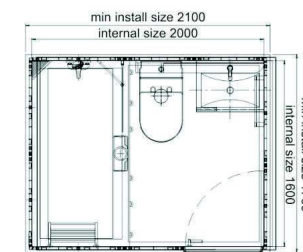

BUJ1820BL-SC

Dimensions	Internal	External
Width	1800mm	1900mm
Length	2000mm	2100mm
Height	2400mm	2600mm
Available area	3.60m ²	
Weight	≤370kg	
Shipping Info.	40'HC-Flat Pack/25 sets, Assembled/6 sets	

BUJ1622BR-SC

Dimensions	Internal	External
Width	1600mm	1700mm
Length	2200mm	2300mm
Height	2400mm	2600mm
Available area	3.52m ²	
Weight	≤360kg	
Shipping Info.	40'HC-Flat Pack/26 sets, Assembled/6 sets	

BUJ1624AR-SC

Dimensions	Internal	External
Width	1600mm	1700mm
Length	2400mm	2500mm
Height	2400mm	2600mm
Available area	3.84m ²	
Weight	≤380kg	
Shipping Info.	40'HC-Flat Pack/25 sets, Assembled/4 sets	

BUJ1620AR-SC

Dimensions	Internal	External
Width	1600mm	1700mm
Length	2000mm	2100mm
Height	2400mm	2600mm
Available area	3.20m ²	
Weight	≤340kg	
Shipping Info.	40'HC-Flat Pack/30 sets, Assembled/6 sets	