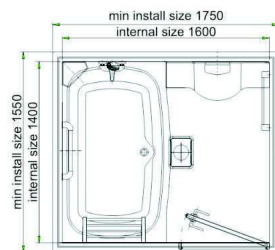

BUH1416AR-TD

Dimensions	Internal	External
Width	1400mm	1550mm
Length	1600mm	1750mm
Height	2300mm	2550mm
Available area	2.24m²	
Weight	≤260kg	
Shipping Info.	40'HC-Flat Pack/30 sets, Assembled/7 sets