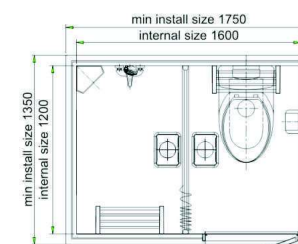

BUH1216AR-SD

Dimensions	Internal	External
Width	1200mm	1350mm
Length	1600mm	1750mm
Height	2300mm	2550mm
Available area	1.92m²	
Weight	≤240kg	
Shipping Info.	40'HC-Flat Pack/40 sets, Assembled/8 sets