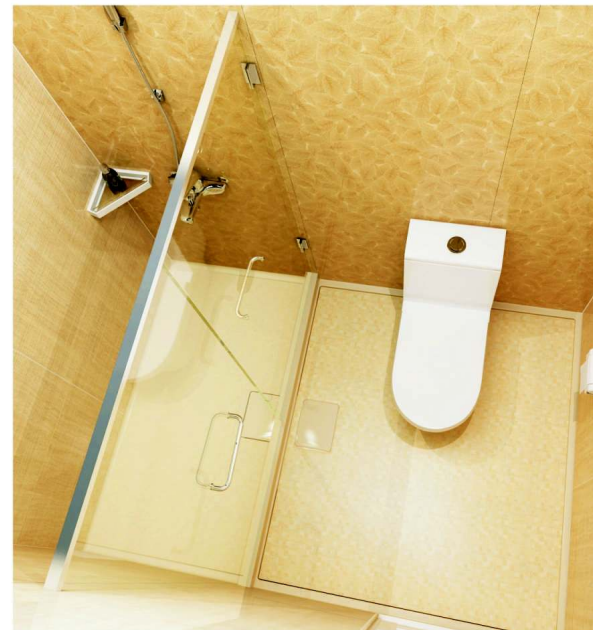

HOZY series

Soft  
&  
Elegant

PRODUCTS

HOZY  
series

**BUH1620BL-TD**

Dimensions	Internal	External
Width	1600mm	1750mm
Length	2000mm	2150mm
Height	2300mm	2550mm
Available area	3.20m <sup>2</sup>	
Weight	≤320kg	
Shipping Info.	40'HC-Flat Pack/24 sets, Assembled/6 sets	

**BUH1420AR-TD**

Dimensions	Internal	External
Width	1400mm	1550mm
Length	2000mm	2150mm
Height	2300mm	2550mm
Available area	2.80m <sup>2</sup>	
Weight	≤300kg	
Shipping Info.	40'HC-Flat Pack/26 sets, Assembled/7 sets	