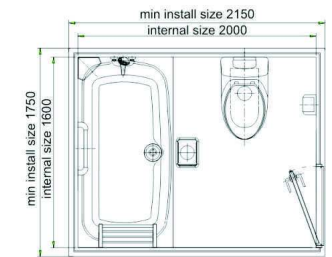

HOZY series

Soft  
&  
Elegant

PRODUCTS

HOZY  
series

**BUH1620BL-TD**

Dimensions	Internal	External
Width	1600mm	1750mm
Length	2000mm	2150mm
Height	2300mm	2550mm
Available area	3.20m <sup>2</sup>	
Weight	≤320kg	
Shipping Info.	40'HC-Flat Pack/24 sets, Assembled/6 sets	

**BUH1420AR-TD**

Dimensions	Internal	External
Width	1400mm	1550mm
Length	2000mm	2150mm
Height	2300mm	2550mm
Available area	2.80m <sup>2</sup>	
Weight	≤300kg	
Shipping Info.	40'HC-Flat Pack/26 sets, Assembled/7 sets	