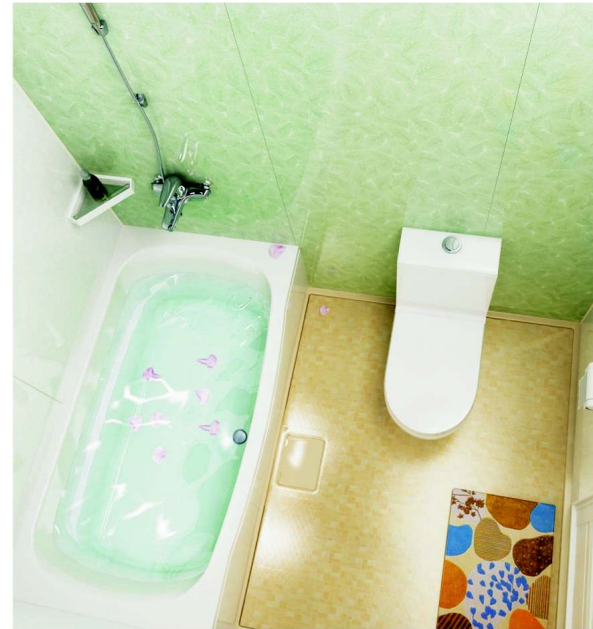

HOZY series

Soft  
&  
Elegant

PRODUCTS

HOZY  
series

**BUH1620BL-TD**

Dimensions	Internal	External
Width	1600mm	1750mm
Length	2000mm	2150mm
Height	2300mm	2550mm
Available area	3.20m <sup>2</sup>	
Weight	≤320kg	
Shipping Info.	40'HC-Flat Pack/24 sets, Assembled/6 sets	

**BUH1420AR-TD**

Dimensions	Internal	External
Width	1400mm	1550mm
Length	2000mm	2150mm
Height	2300mm	2550mm
Available area	2.80m <sup>2</sup>	
Weight	≤300kg	
Shipping Info.	40'HC-Flat Pack/26 sets, Assembled/7 sets	