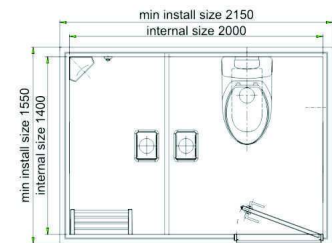

HOZY series

Soft  
&  
Elegant

PRODUCTS

HOZY  
series

**BUH1620BL-TD**

Dimensions	Internal	External
Width	1600mm	1750mm
Length	2000mm	2150mm
Height	2300mm	2550mm
Available area	3.20m <sup>2</sup>	
Weight	≤320kg	
Shipping Info.	40'HC-Flat Pack/24 sets, Assembled/6 sets	

**BUH1420AR-TD**

Dimensions	Internal	External
Width	1400mm	1550mm
Length	2000mm	2150mm
Height	2300mm	2550mm
Available area	2.80m <sup>2</sup>	
Weight	≤300kg	
Shipping Info.	40'HC-Flat Pack/26 sets, Assembled/7 sets	